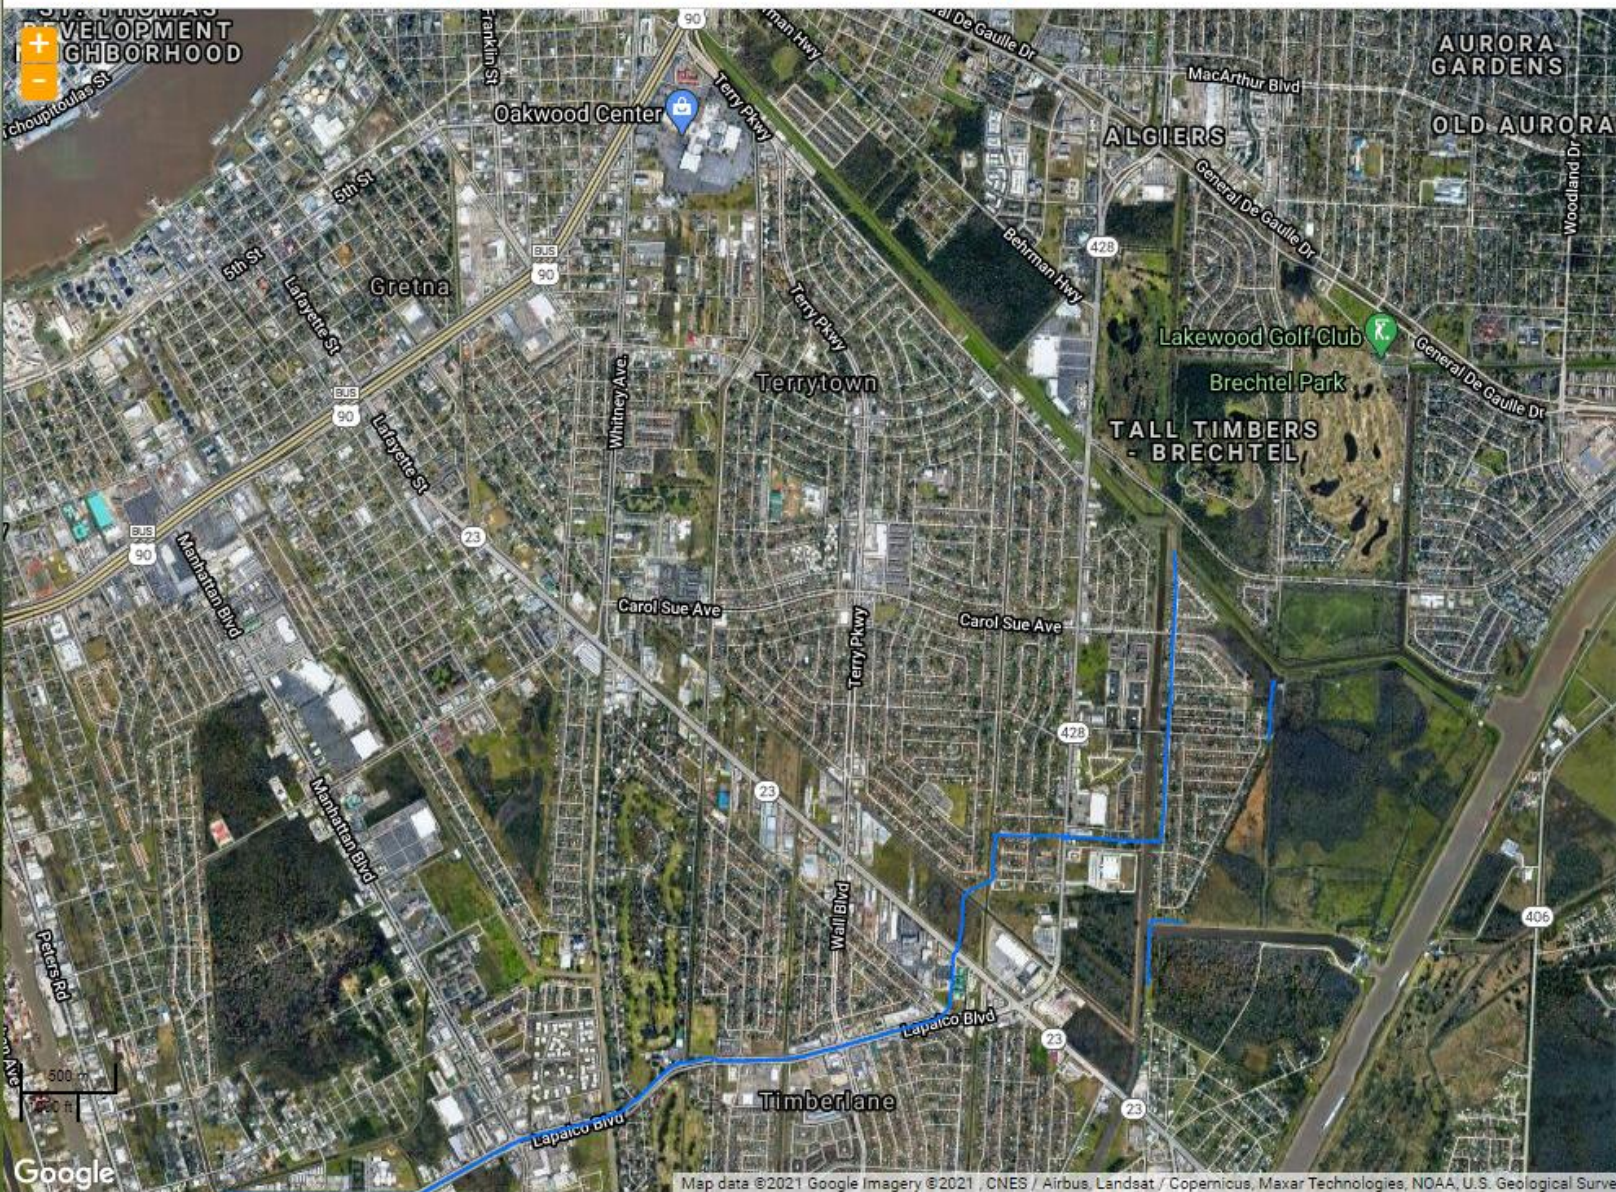

Map Layers Query Tools

Enter search term (min 4 chars) Help

Map Layers panel with a list of map features including Accidents (Liquid), Incidents (Gas), Gas Transmission Pipelines, Hazardous Liquid Pipelines, LNG Plants, Breakout Tanks, and others.

Ready | Zoom Level: 14 of 19 (1:24,000) Closest Zoom for Pipelines | 29.916669, -89.964533 | COUNTY : Jefferson, LA